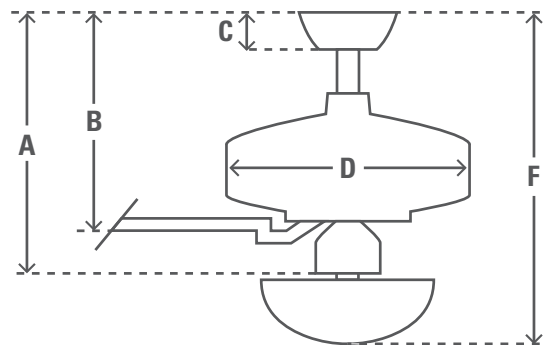

132cm (52") GILMOUR

PRODUCT SPECIFICATION SHEET

Family Name Gilmour

Model # 50938

EAN Code 0049694509383

Voltage 240v/50Hz

Housing Finish Matte White

Blade Finishes Matte White / Matte White

Number of Blades 3

Blade Material Plastic

Light Socket Type E27

Bulbs Two (2) LED Bulbs

Motor Size (mm) 153mm x 20mm

Downrods Included	in	cm
	-	-

Net Weight	lbs	kgs
	19.6	8.9

ENERGY INFORMATION

Airflow (m³/s) 2.71

CFM at High 5748

RPM -

Noise Level < 46dbA overall
< 36dbA motor

Energy Use (W) 44

FAN DIMENSIONS

	in	cm
(A) Ceiling to Bottom of Fan	14.1	35.7
(B) Ceiling to Bottom of Blade	9.9	25.0
(C) Ceiling to Bottom of Canopy	5.6	14.1
(D) Width of Fan Body	9.1	23.1
(F) Ceiling to Bottom of Light	14.1	35.7